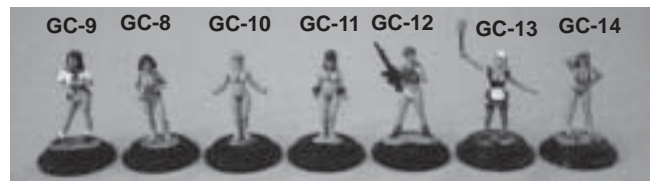

- GC-1 May, standing in cutoff shorts and trainers (and nothing else...)
- GC-2 Sandy, standing nude with arms folded
- GC-3 Beach Babe - towelling down...
- GC-4 Nadia, the Assassin (in skintight catsuit with automatic pistol!)
- GC-5 Lillith, the Demonette - a horny little thing with wings and tail!
- GC-6 Naughty Habits (Nun better...)
- GC-7 Becky - kneeling nude, hands on hips
- GC-8 Yuki - Flower of the East (oriental girl, semi-nude)
- GC-9 Ayami - naughty Japanese girl in school uniform
- GC-10 Anna - standing nude, arms thrown back
- GC-11 Susie - standing nude captive in manacles
- GC-12 The Mercenary - in beret, cutoff vest, panties and combat boots
- GC-13 The French Maid with feather duster....
- GC-14 Silicone Valley - buxom beach babe....
- GC-15 Southpaw Sally - in shorts and boxing gloves
- GC-16 Rain Dancer - in Sou'wester (and nothing else!)
- GC-17 Little Angel - a perfect counterpart for our "Demonette" (GC-5)!
- GC-18 Samantha, the seductive Witch (with broomstick)
- GC-19 Roxanne the Red - Axe-wielding Barbarienne
- GC-20 Cara the Cave-girl, with spear
- GC-21 Lisa - nude and naughty!
- GC-22 "Time for Bed" - girl stretching and yawning, wearing nothing but fluffy slippers and holding teddy bear...
- GC-23 Western Cowgirl with six-shooter
- GC-24 Schoolmistress, nude except for gown and mortar-board, with cane....
- GC-25 Vampyrelle - sexy vampire babe in very skimpy outfit
- GC-26 Naughty Nurse (with VERY big syringe...)
- GC-27 Dominatrix - Madame X, with whip.....
- GC-28 Santa's Little Helper (Christmas Babe)
- GC-29 Jackhammer Jane (Construction worker with pneumatic drill)
- GC-30 "Fair Cop" - policewoman in US-style bike helmet and leather jacket (and not a lot else...), with nightstick and handcuffs.
- GC-31 "The Movie Star" - Marilyn Monroe lookalike in classic "over the air vent" pose.
- GC-32 Pulp Comic style "Space Girl" (very 1940's), with tight spacesuit, bubble helmet under arm and big silly raygun!
- GC-33 Seductive Sarah in bra and panties (or bikini) and boots.
- **GC-34 Victoria, in 19th-century underwear**
- **GC-35 Lucy with her lolly - enjoying her icecream...**
- **GC-36 The Pole Dancer (with pole!)**
- **GC-37 Nude Ninja with Nunchaku**